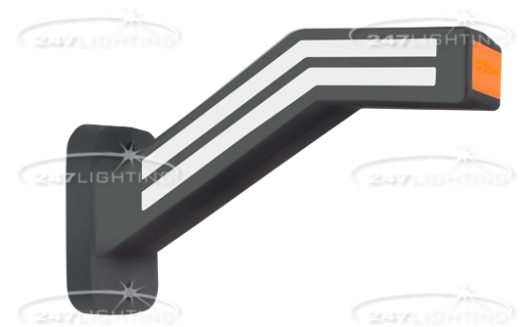

CA 6191V

LED Stalk Lamp | Left

Volt 10-30 Volts

Watts Front Position: 2.5W | Rear Position: 4.5W | Side Marker: 1W | Indicator: 15.6W

Functions Front & Rear | Indicator | Side Marker Function

ECE Reg Reg 6 | 7 | 10 | 91

IP Rating IP67 Rated

Lens Material Polycarbonate Lens

Base Material EPDM Body

Mount Vertical Mount

Cable 350mm Cable

Dimensions 185(W)*146(H)*52(D)mm

Operating Temperature -45C to +60C

SIZE / Dimensions